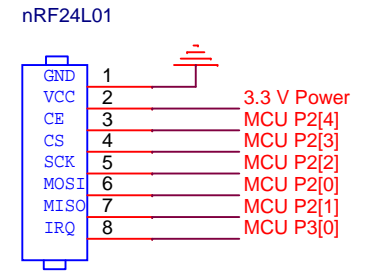

Power Supply

In-System Programming Header

Cypress PSoC4 Microcontroller

RF Transceiver Header

Motion Sensor

Title		
Motion Sensor Board		
Size	Document Number	Rev
A	TEAM BlueSmoke. Members: Robert, TJ, Maxwell, Brent	D
Date:	Thursday, March 16, 2017	Sheet 4 of 5