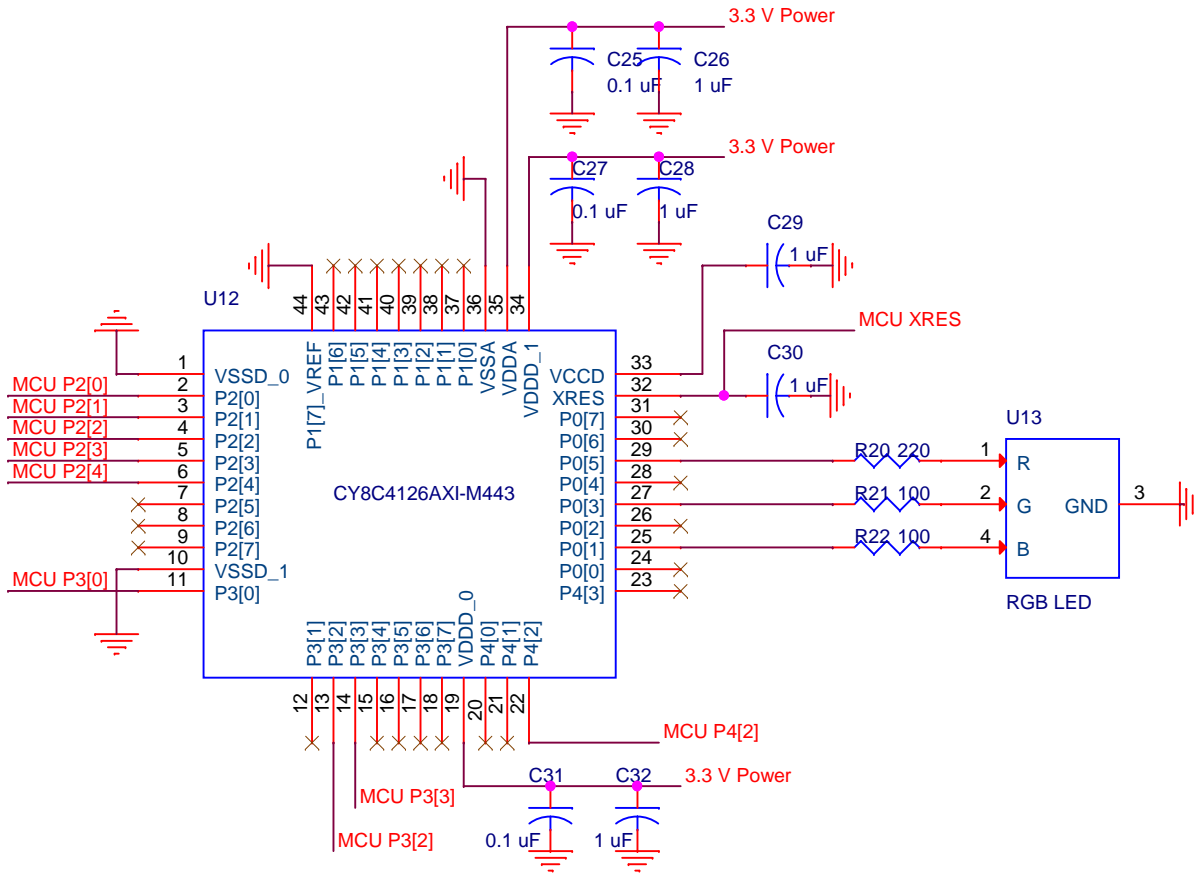

Power Supply

In-System Programming Header

Cypress PSoC4 Microcontroller

RF Transceiver Header

Motion Sensor

Title		
Motion Sensor Board		
Size	Document Number	Rev
A	TEAM BlueSmoke. Members: Robert, TJ, Maxwell, Brent	D
Date:	Thursday, March 16, 2017	Sheet 4 of 5