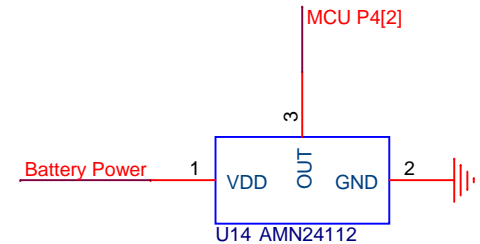

Power Supply

In-System Programming Header

Cypress PSoC4 Microcontroller

RF Transceiver Header

Motion Sensor

Title		
Motion Sensor Board		
Size	Document Number	Rev
A	TEAM BlueSmoke. Members: Robert, TJ, Maxwell, Brent	D
Date:	Thursday, March 16, 2017	Sheet 4 of 5