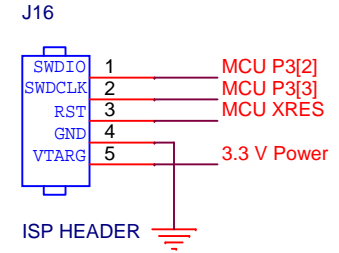

Power Supply

In-System Programming Header

Cypress PSoC4 Microcontroller

RF Transceiver Header

Motion Sensor

Title		
Motion Sensor Board		
Size	Document Number	Rev
A	TEAM BlueSmoke. Members: Robert, TJ, Maxwell, Brent	D
Date:	Thursday, March 16, 2017	Sheet 4 of 5