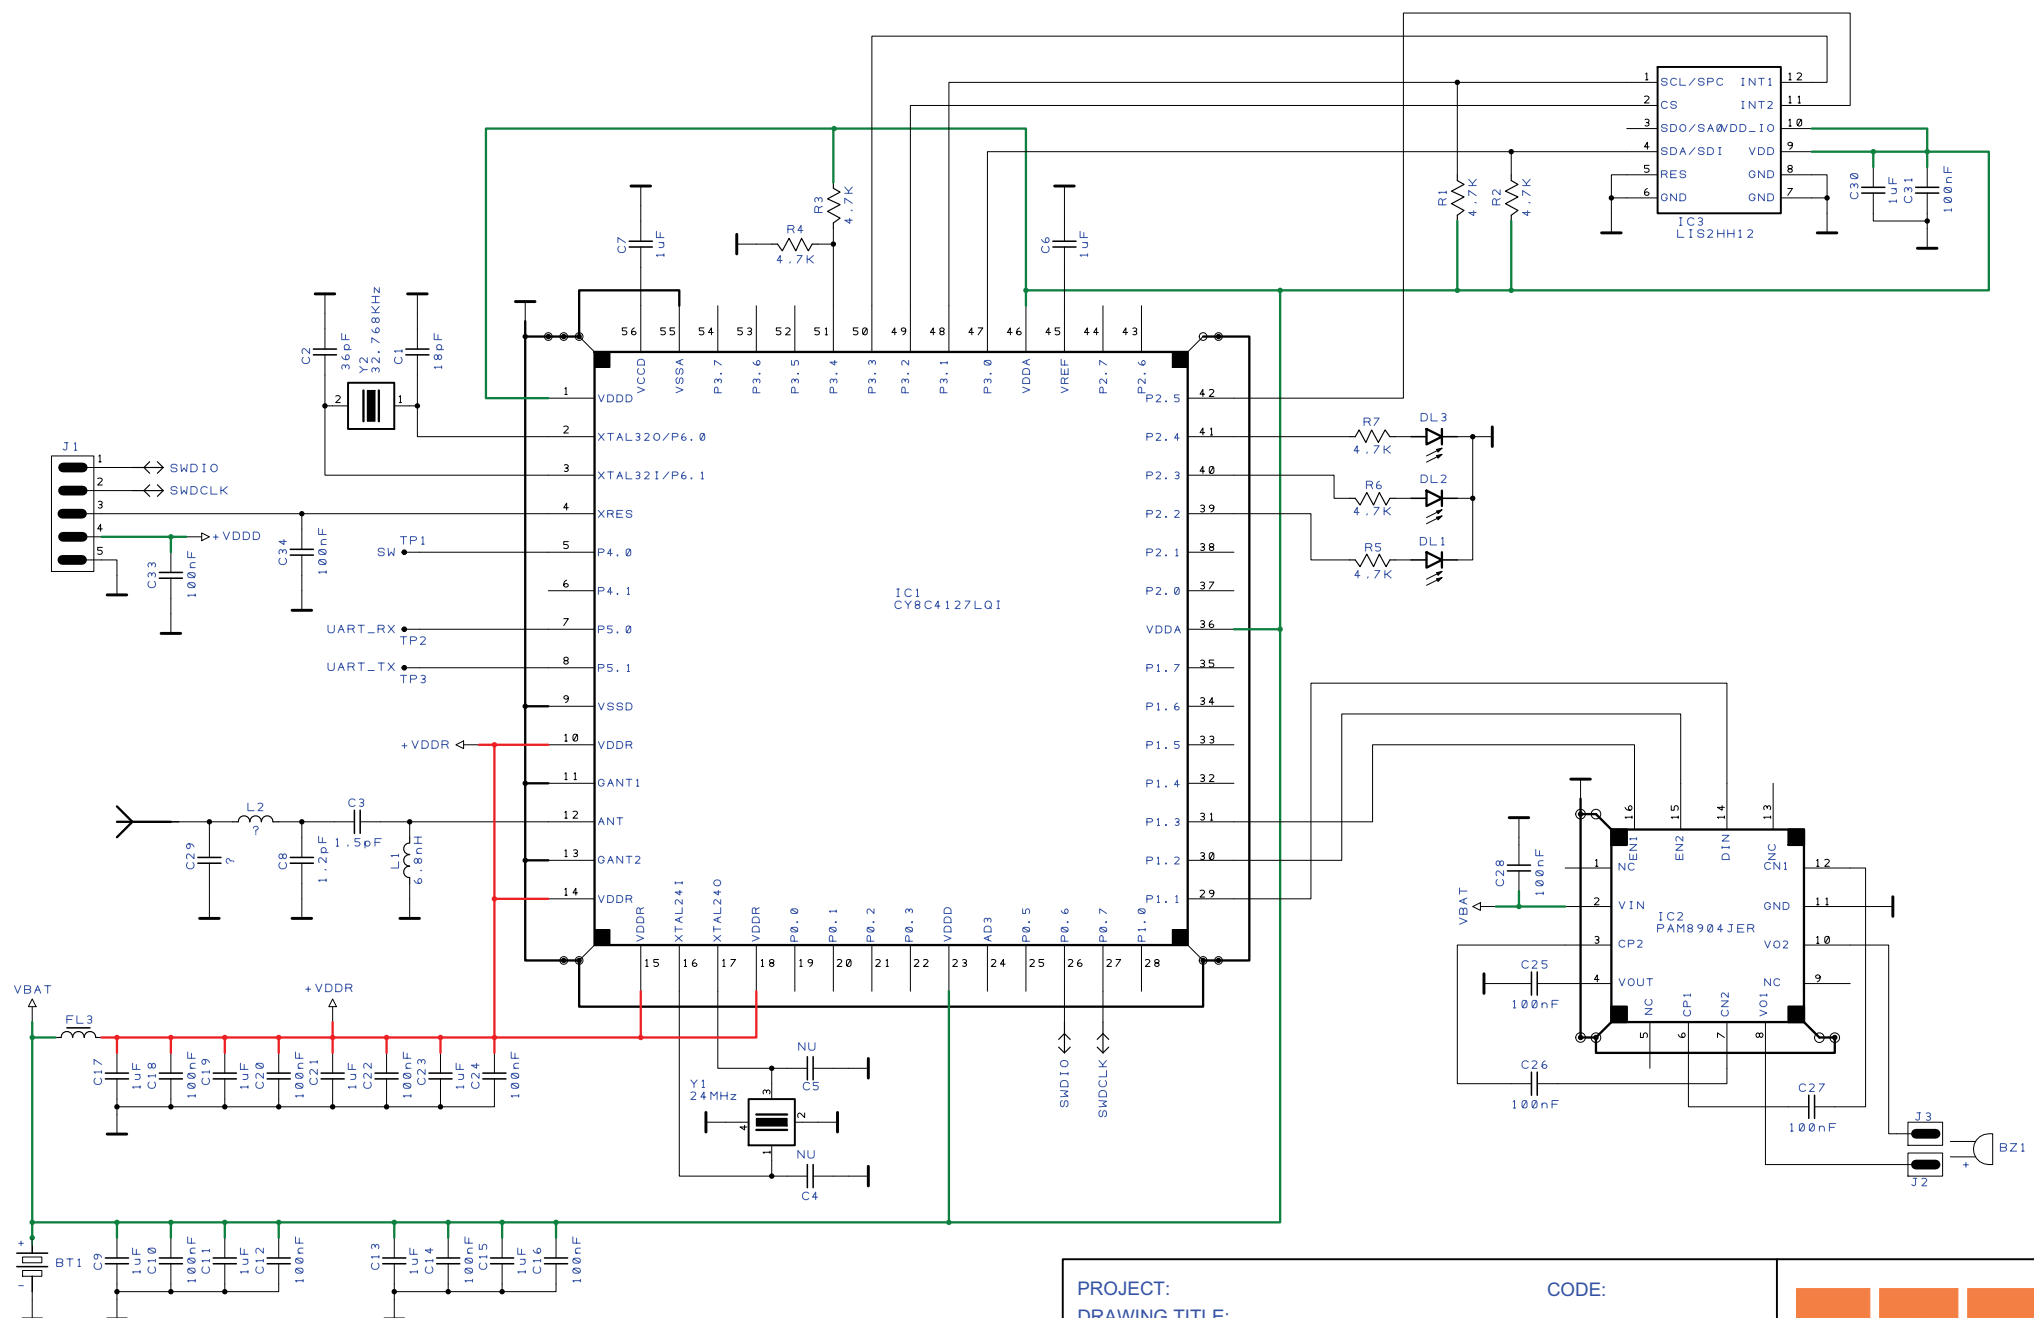

1

2

3

4

A

B

C

D

E

F

PROJECT:		CODE:
DRAWING TITLE:		REVISION:
DRAWN BY:		
SHEET: of	STATUS:	
DATE:	STE S.r.l. Via Bistolfi 49 - Milan, Italy	
		www.stecom.com