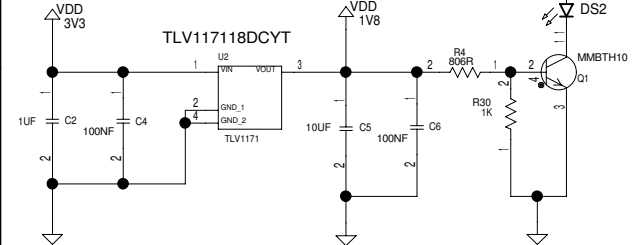

REVISIONS

ZONE	LTR	DESCRIPTION	DATE	APPR.

THIS DRAWING CONTAINS INFORMATION WHICH IS PROPRIETARY AND CONFIDENTIAL TO ISD S.A. DISSEMINATION BY ANY MEANS WITHOUT PRIOR WRITTEN PERMISSION FROM ISD S.A. IS STRICTLY PROHIBITED.

ISD S.A.
INTEGRATED SYSTEMS DEVELOPMENT

DESIGN: DAHLIA AUX BOARD
REV.: 1.0 SIZE: B

TITLE: DAHLIA AUX BOARD
DRAWN BY: P.VAGIANNIS
CHECKED BY: I.KATELOUZOS, K.MAKRIS

DATE: 20/03/19
PAGE: 1 OF 1