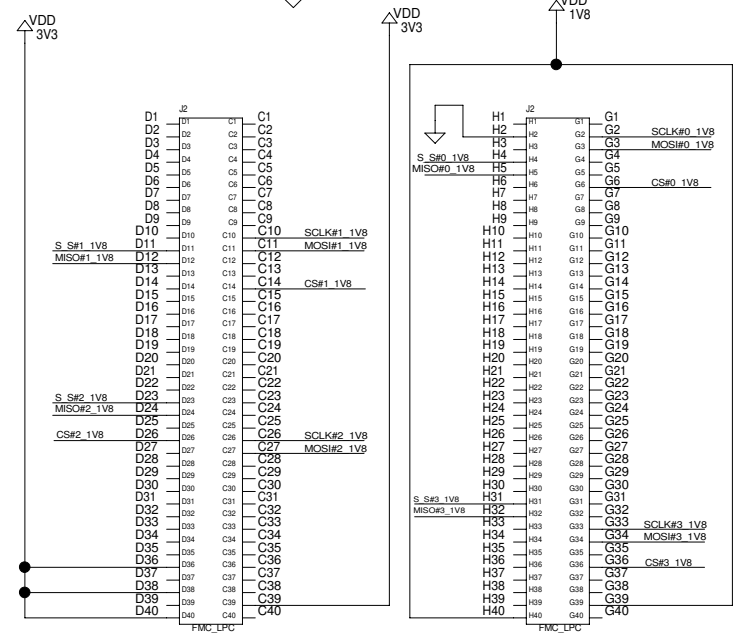

REVISIONS

ZONE	LTR	DESCRIPTION	DATE	APPR.
------	-----	-------------	------	-------

THIS DRAWING CONTAINS INFORMATION WHICH IS PROPRIETARY AND CONFIDENTIAL TO ISD S.A. DISSEMINATION BY ANY MEANS WITHOUT PRIOR WRITTEN PERMISSION FROM ISD S.A. IS STRICTLY PROHIBITED.

ISD S.A.
INTEGRATED SYSTEMS DEVELOPMENT

DESIGN: DAHLIA AUX BOARD
REV.: 1.0 SIZE: B

TITLE: DAHLIA AUX BOARD
DRAWN BY: P.VAGIANNIS
CHECKED BY: I.KATELOUZOS, K.MAKRIS

DATE: 20/03/19
PAGE: 1 OF 1