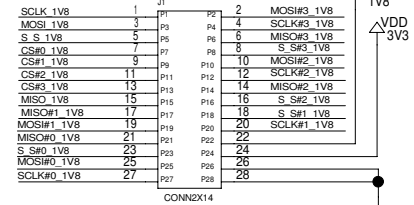

REVISIONS

ZONE	LTR	DESCRIPTION	DATE	APPR.

THIS DRAWING CONTAINS INFORMATION WHICH IS PROPRIETARY AND CONFIDENTIAL TO ISD S.A. DISSEMINATION BY ANY MEANS WITHOUT PRIOR WRITTEN PERMISSION FROM ISD S.A. IS STRICTLY PROHIBITED.

ISD S.A.
INTEGRATED SYSTEMS DEVELOPMENT

DESIGN: DAHLIA AUX BOARD
REV.: 1.0 SIZE: B

TITLE: DAHLIA AUX BOARD
DRAWN BY: P.VAGIANNIS
CHECKED BY: I.KATELOUZOS, K.MAKRIS

DATE: 20/03/19
PAGE: 1 OF 1