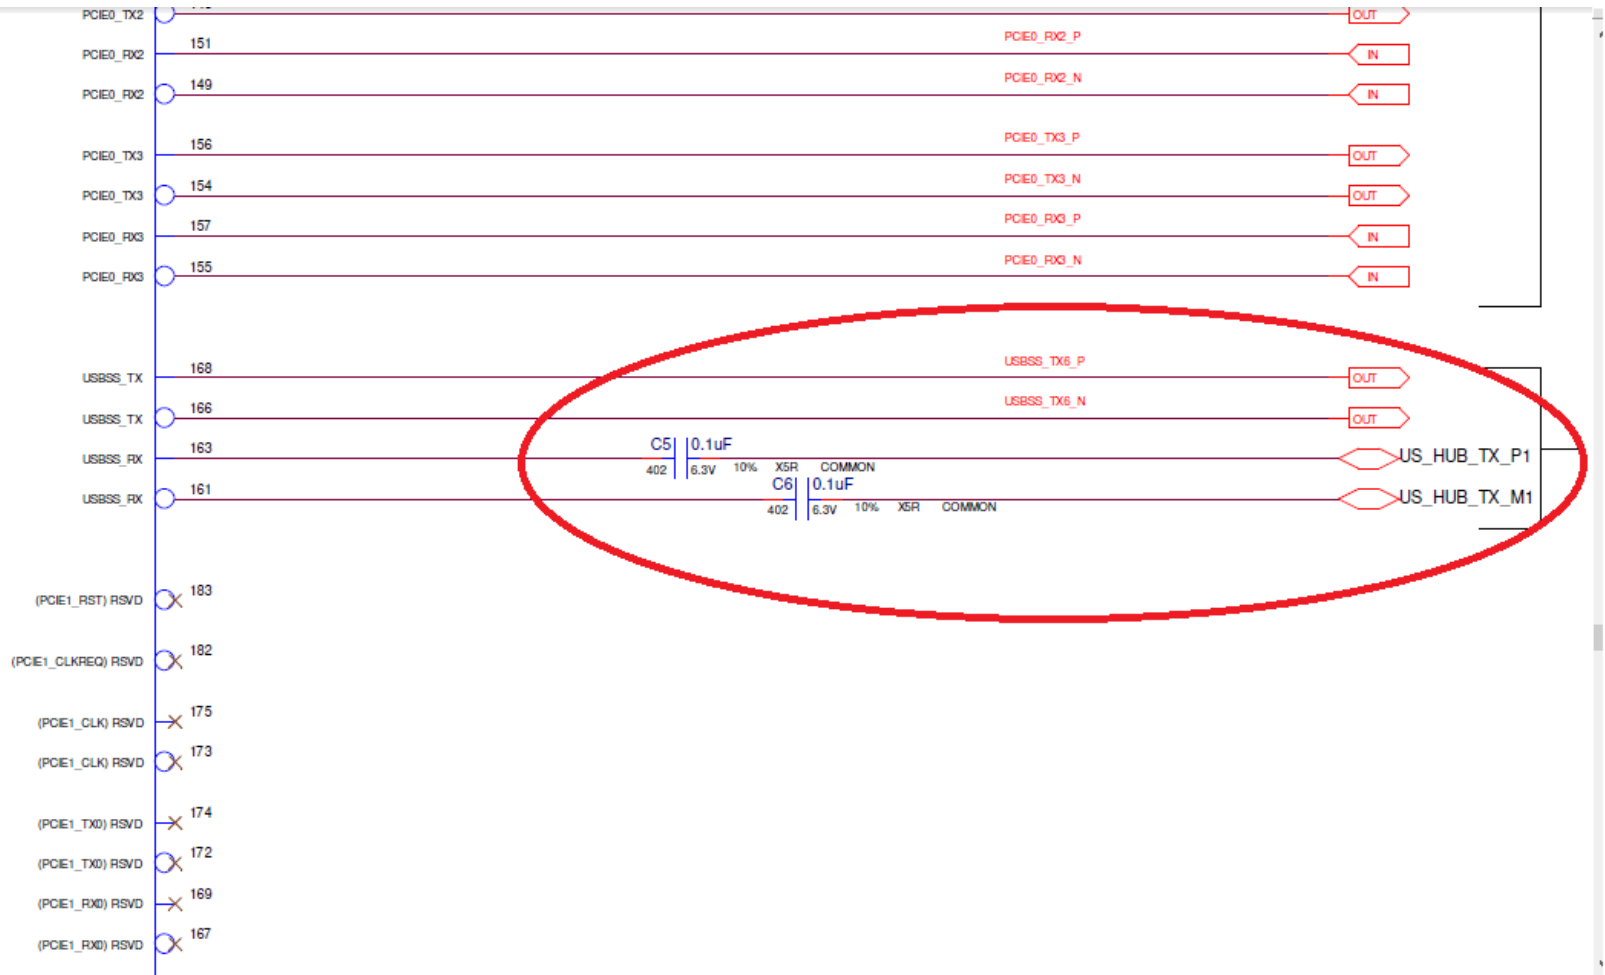

Jetson Nano

CYUSB3328-88LTXC-DEVICE CONNECTION

USB3.1 HUB x4 PORTS